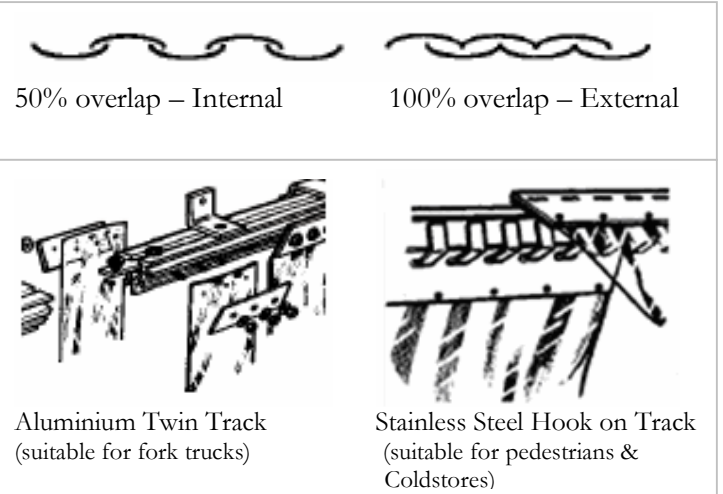

PVC Strip Curtains

To order:

Measure Width x Height of opening (allow an extra 150mm each side on fixed faced installations) to give price/m²
 Check PVC specification & overlap in table.
 Specify fixed faced or lintel fixed curtain when order.
 Please provide measurements of opening where curtains will be placed.

- PVC strip curtains help to keep out draughts and maintain a constant working temperature
- Curtains can be hung upto 3.5m depth
- East to install, they can be tailor made to fit any opening (please contact our sales dept who will be glad to advise you)
- Strip curtains are lightweight, easy to maintain, tough and flame retardant
- High visibility provides safe access to pedestrians and forklifts
- All fixings are supplied with curtains
- Assembly instructions are included

PVC Replacement Rolls

Complete curtains with Tracking					Replacement 50m Rolls	
PVC Strip					Ref	
Size w x d	Grade	Overlap	Recommended use	Ref		
200 x 2mm	Clear	50%	Internal/Pedestrian	2965w	2972w	
200 x 2mm	Polar	50%	Coldstore to -40°C	2966w	2973w	
300 x 2mm	Clear	50%	Internal screens	2967w	2974w	
300 x 2mm	Green	50%	Welding – opaque	2968w	2975w	
300 x 2mm	Bronze	50%	Welding – see through	2969w	2976w	
300 x 3mm	Clear	50%	Internal screens	2970w	2977w	
300 x 3mm	Clear	100%	External screens	2971w	2978w	