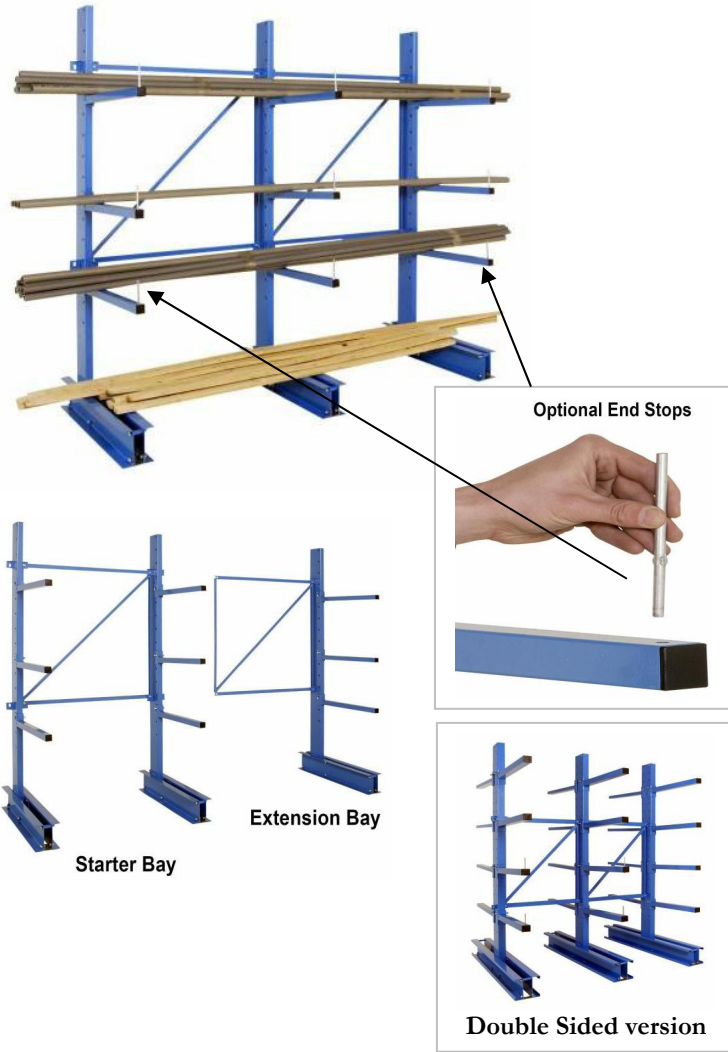

Light Duty Cantilever Racking

- Keep long lengths of timber, pipe, mouldings or strip metal tidy and easy to access with this great value cantilever racking system.
- You can store up to 240kg on each of the adjustable arms with a maximum total capacity of 960kg for each side of the uprights.
- Made from sturdy powder coated steel, Light Duty Cantilever is offered as single sided racks to go against a wall or double sided for central access front and back.
- A choice of six arm lengths and weight capacities exist as standard.
- Available as Starter and Extension units, this racking is fully modular, so you can add extra sections as you need them.
- Starter units come complete with 6 arms (single sided) and 12 arms (double sided).
- Extension units including 1000mm cross bracing and one upright with arms, simply bolt onto either end of the starter unit to create a continuous run of racking.
- Arms are height adjustable every 100mm and fix to the uprights with steel bolts. Optional steel end stops are also available to prevent items from rolling forward.
- The whole system is delivered flat packed for easy assembly.
- This product should be bolted to a concrete floor for stability and is safe for manual loading only.