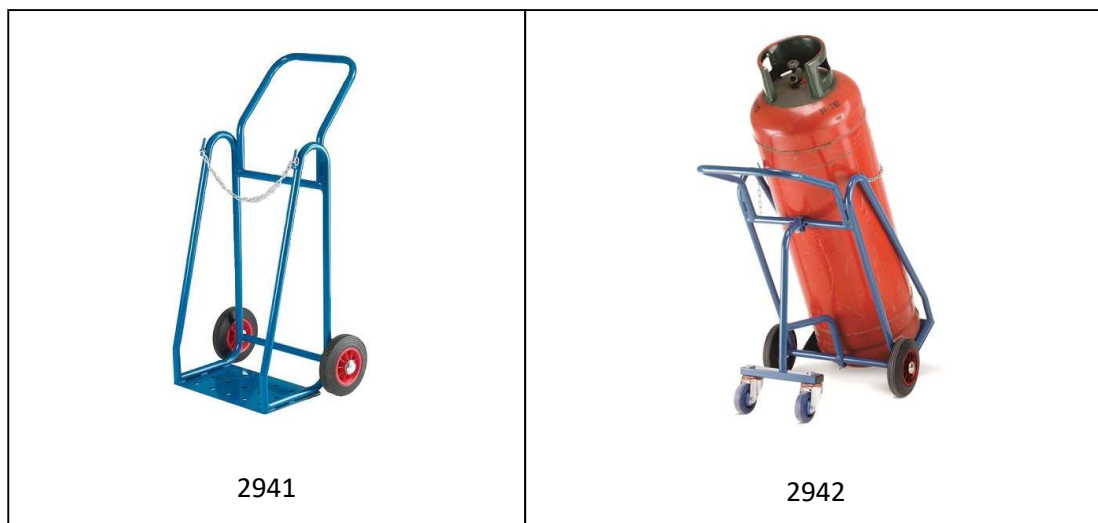

Propane Cylinder Trolleys

Type	2941	2942
Max Capacity	47kg	47kg
For use with cylinder dia	380mm	380mm
H x W x D	1050 x 583 x 520mm	1050 x 583 x 520mm
Front Wheels - rubber	2 x 200mm dia	2 x 200mm dia
Rear Wheels - rubber	-	2 x Ø100mm rear swivel