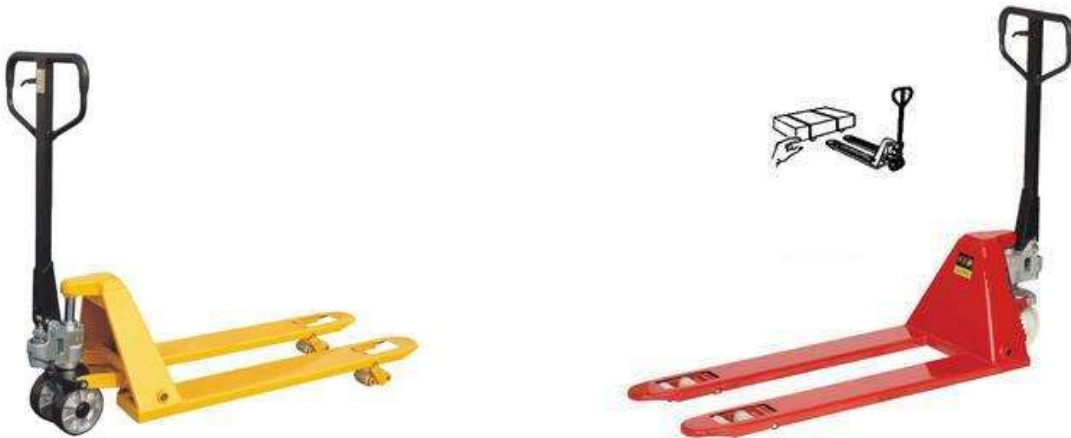

Low Profile (51mm) Hand Pallet Truck – 1500kg

High quality low profile hand pallet truck for moving crates, American/Japanese pallets etc

Fitted with pressure relief and overload valve
Nylon tyred steer wheels and tandem nylon front rollers

CAPACITY	FORK LENGTH	FORK WIDTH OVERALL	FORK SECTION	LOWERED FORK HEIGHT	RAISED FORK HEIGHT	STEER WHEELS	LOAD ROLLERS	TYPE
1500kg	1150mm	540mm	160 x 37mm	51mm	170mm	180 x 50mm	50 x 70mm	2500
1500kg	1150mm	680mm	160 x 37mm	51mm	170mm	180 x 50mm	50 x 70mm	2501